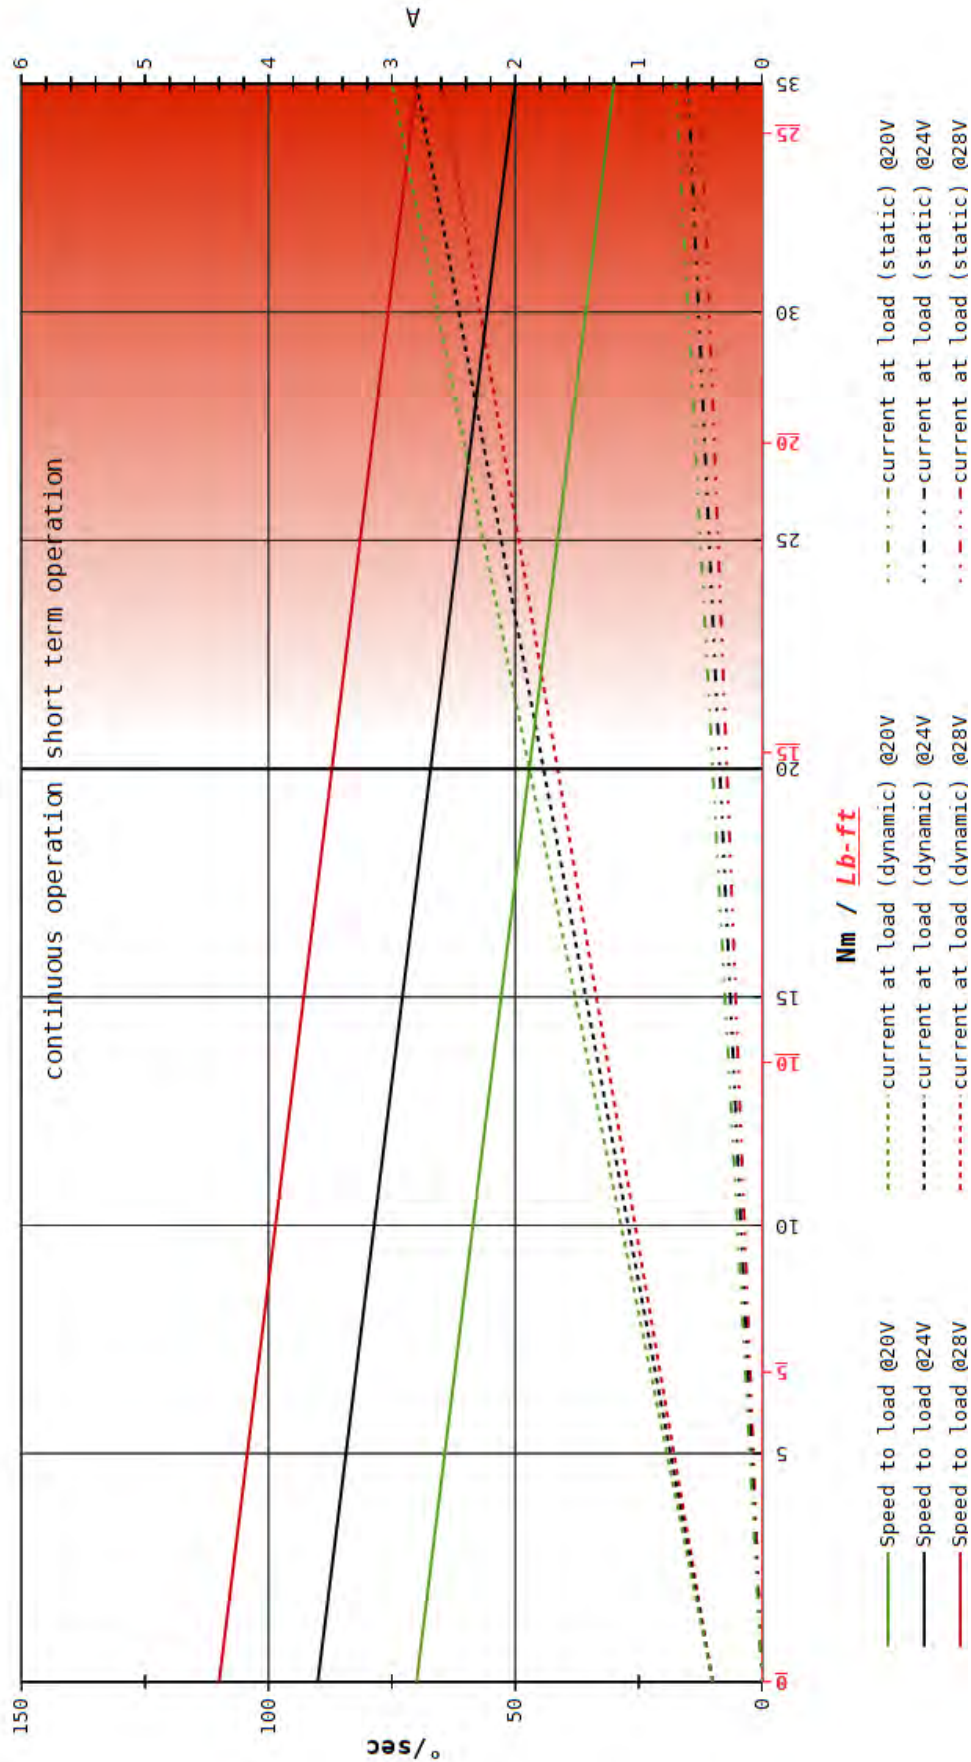

"tough tech for tough environments"
PA-R-440-7 servo-actuator

PA-R-440-7-C-24-X-XXX-0X

! The overload protection limits the performance of the actuator during overload conditions. !