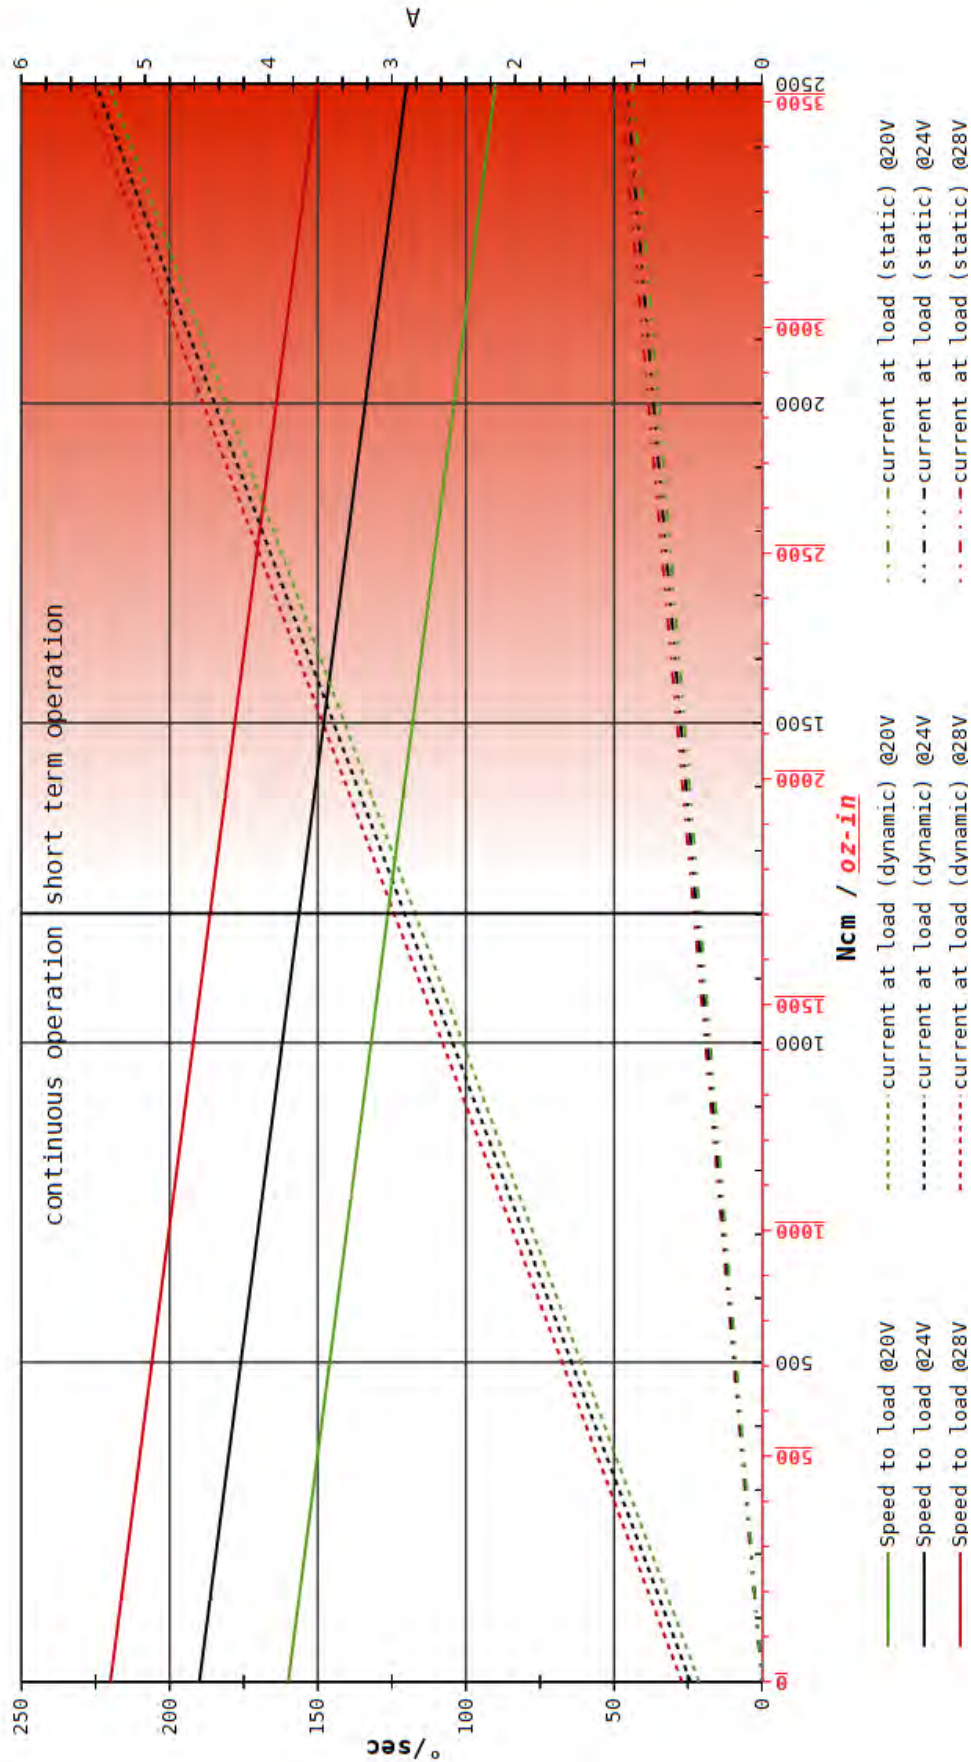

“tough tech for tough environments”
PA-R-340-9 servo-actuator

PA-R-340-9-X-24-X-XXX-7X

! The overload protection limits the performance of the actuator during overload conditions. !