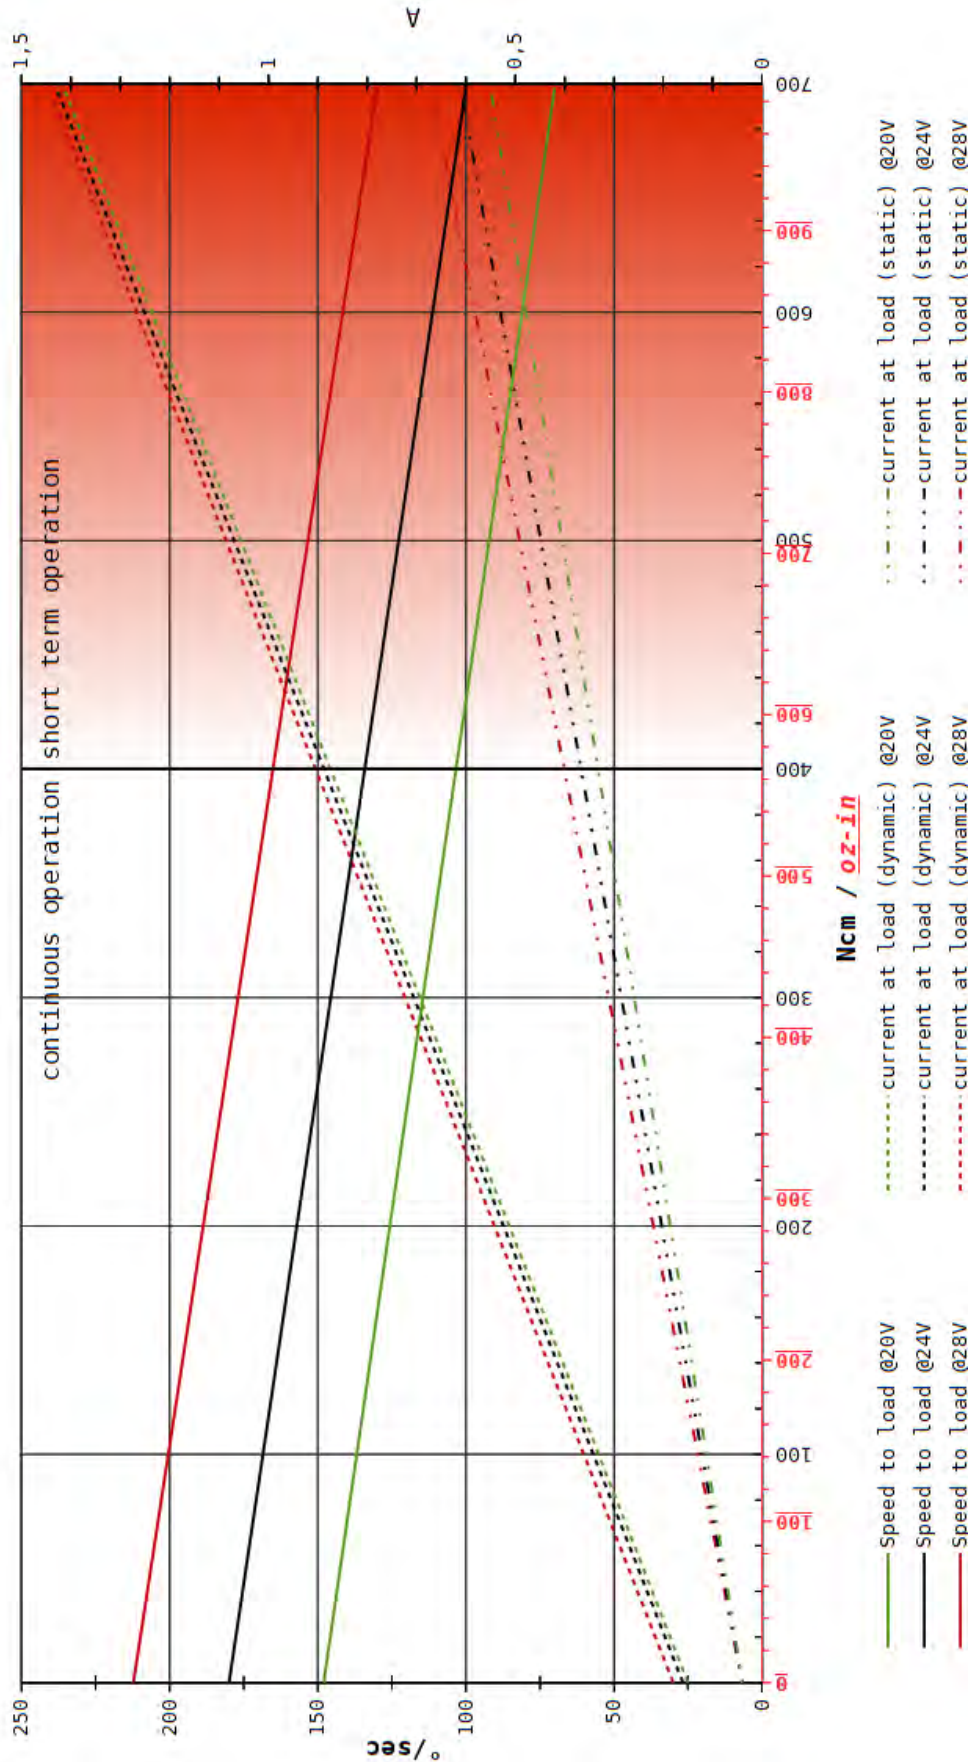

“tough tech for tough environments”
PA-R-250-9 servo-actuator

PA-R-250-9-X-24-X-XXX-6X

! The overload protection limits the performance of the actuator during overload conditions. !