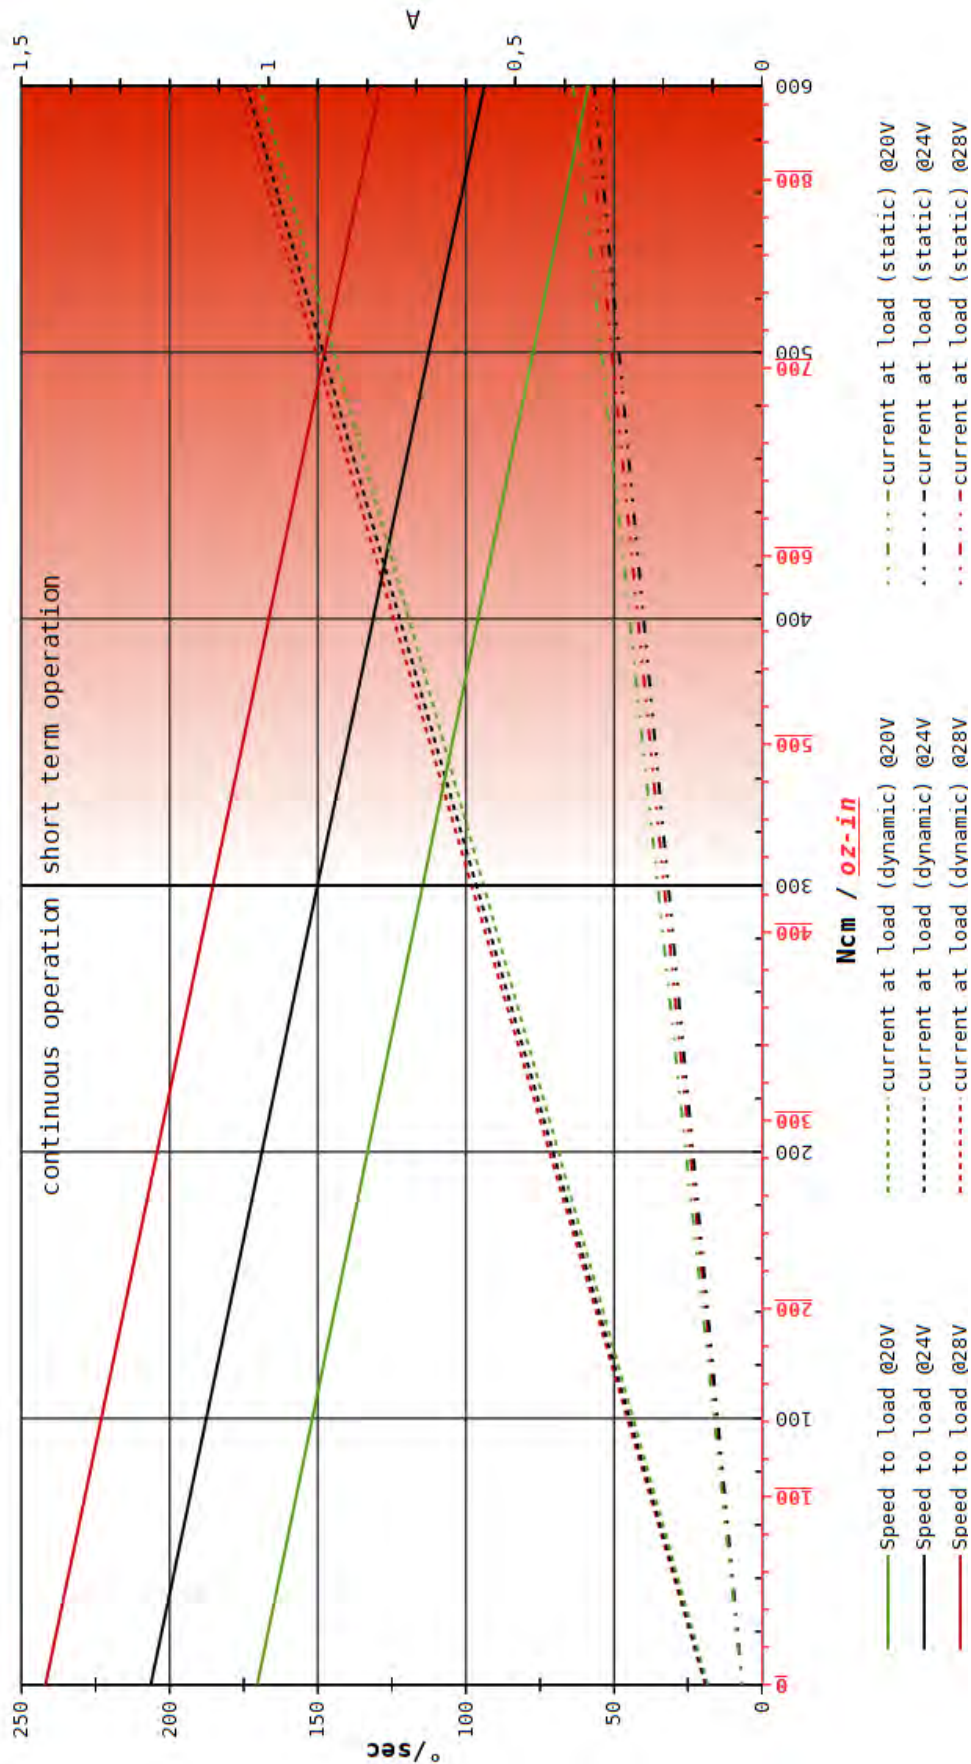

“tough tech for tough environments”
PA-R-250-8 servo-actuator

PA-R-250-8-X-24-X-XXX-6X

! The overload protection limits the performance of the actuator during overload conditions. !