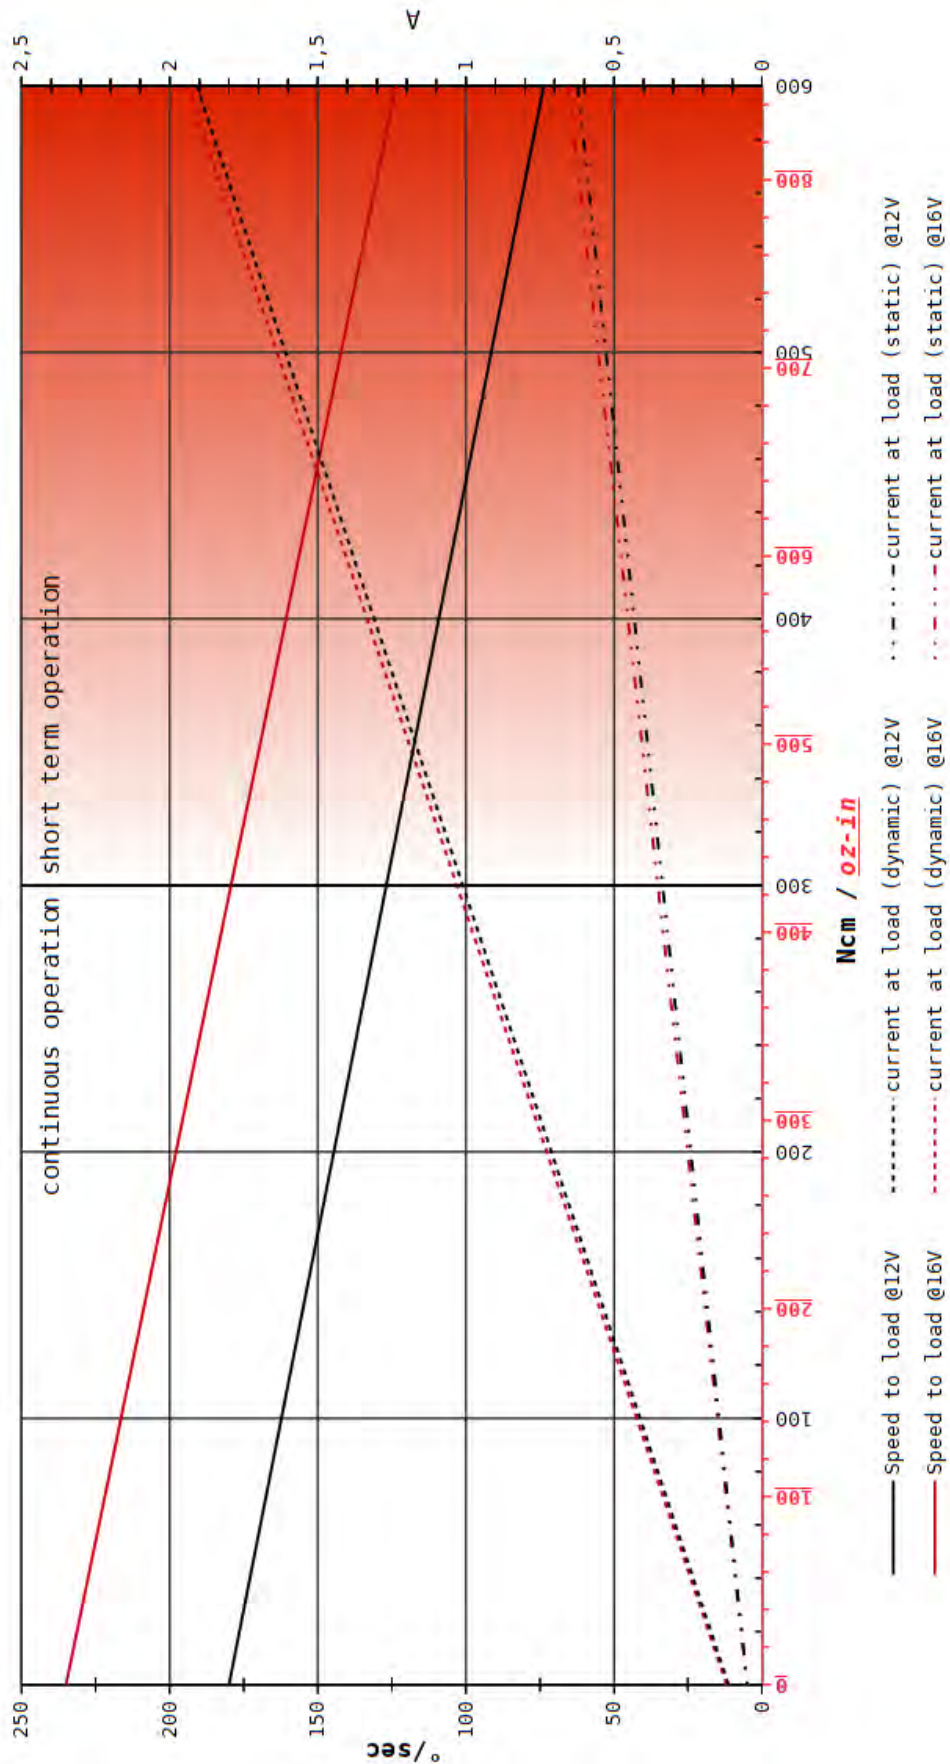

"tough tech for tough environments"  
**PA-R-250-8 servo-actuator**

**PA-R-250-8-X-12-X-XXX-6X**

! The overload protection limits the performance of the actuator during overload conditions. !