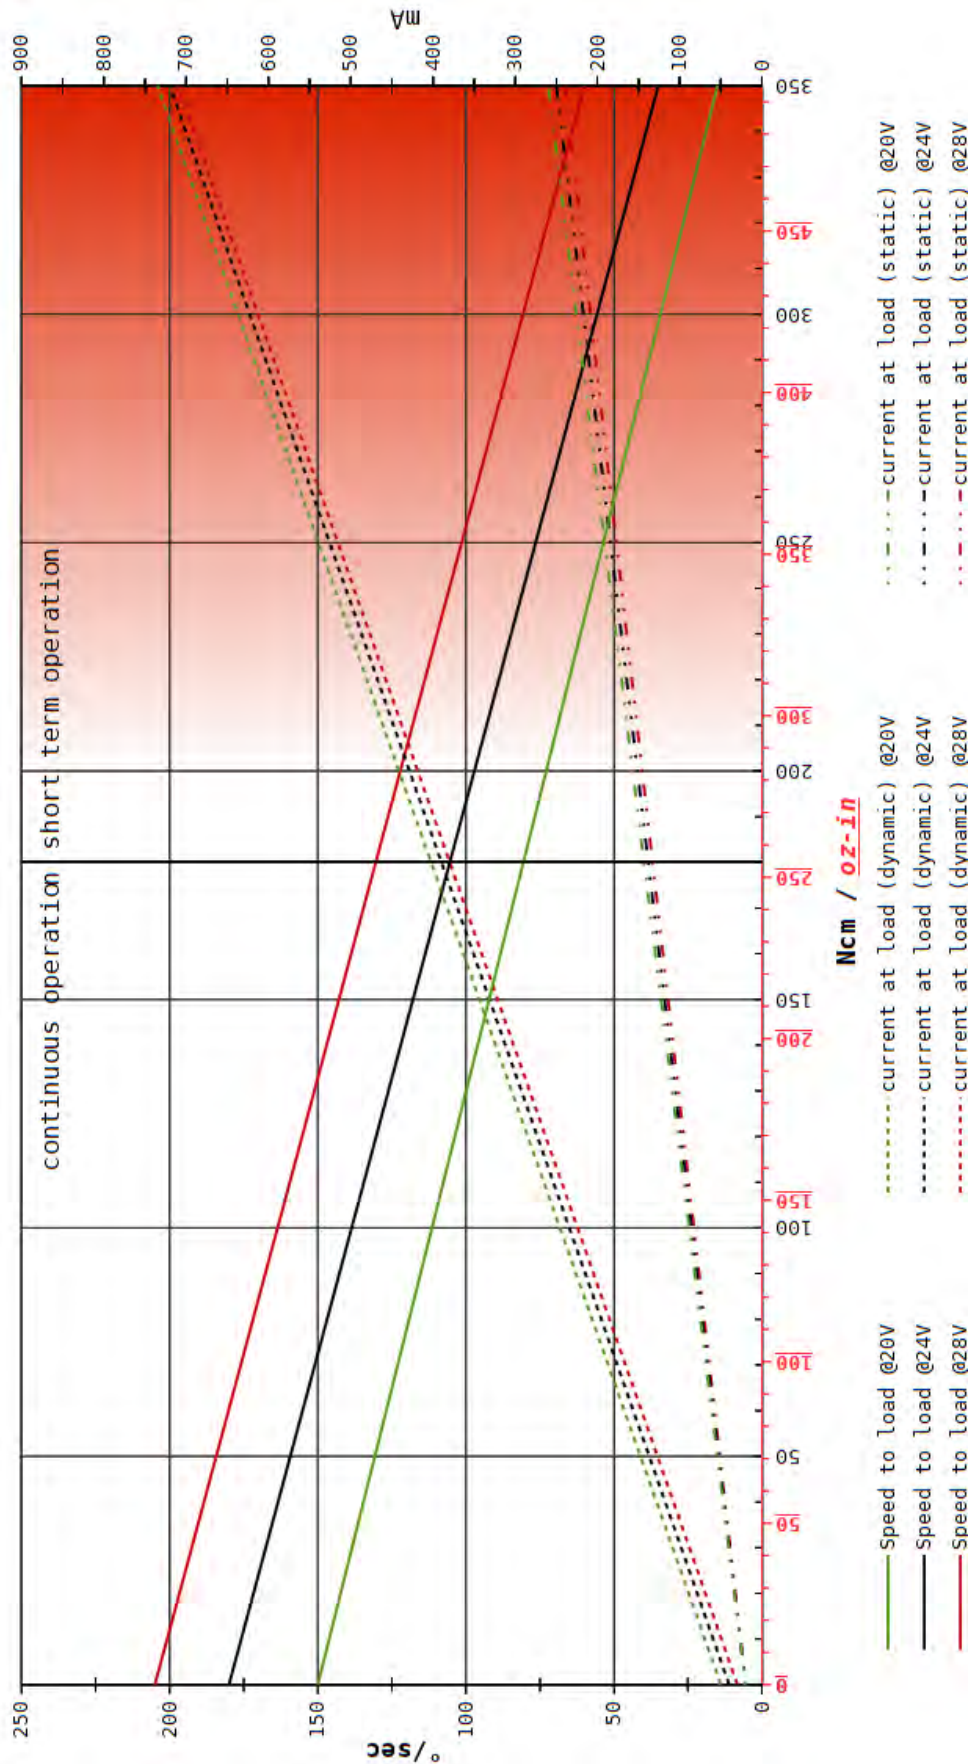

“tough tech for tough environments”
PA-R-205-6 servo-actuator

PA-R-205-6-X-24-X-XXX-XX

! The overload protection limits the performance of the actuator during overload conditions. !