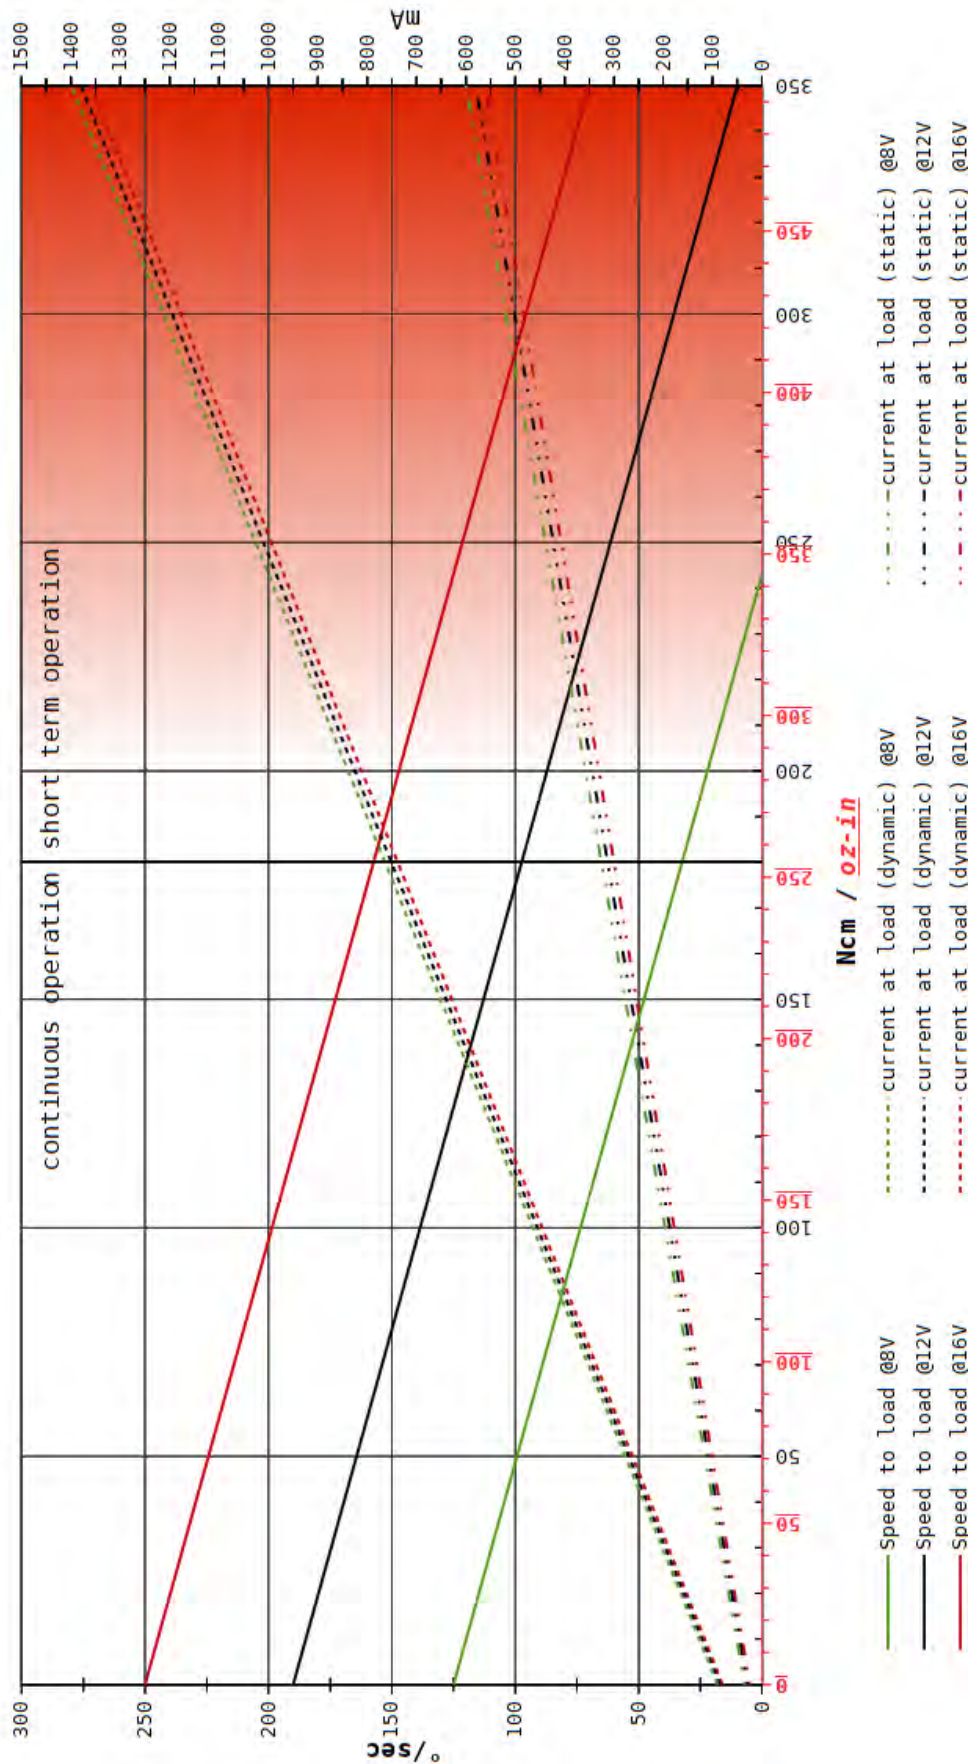

“tough tech for tough environments”
PA-R-205-6 servo-actuator

PA-R-205-6-X-12-X-XXX-XX

! The overload protection limits the performance of the actuator during overload conditions. !