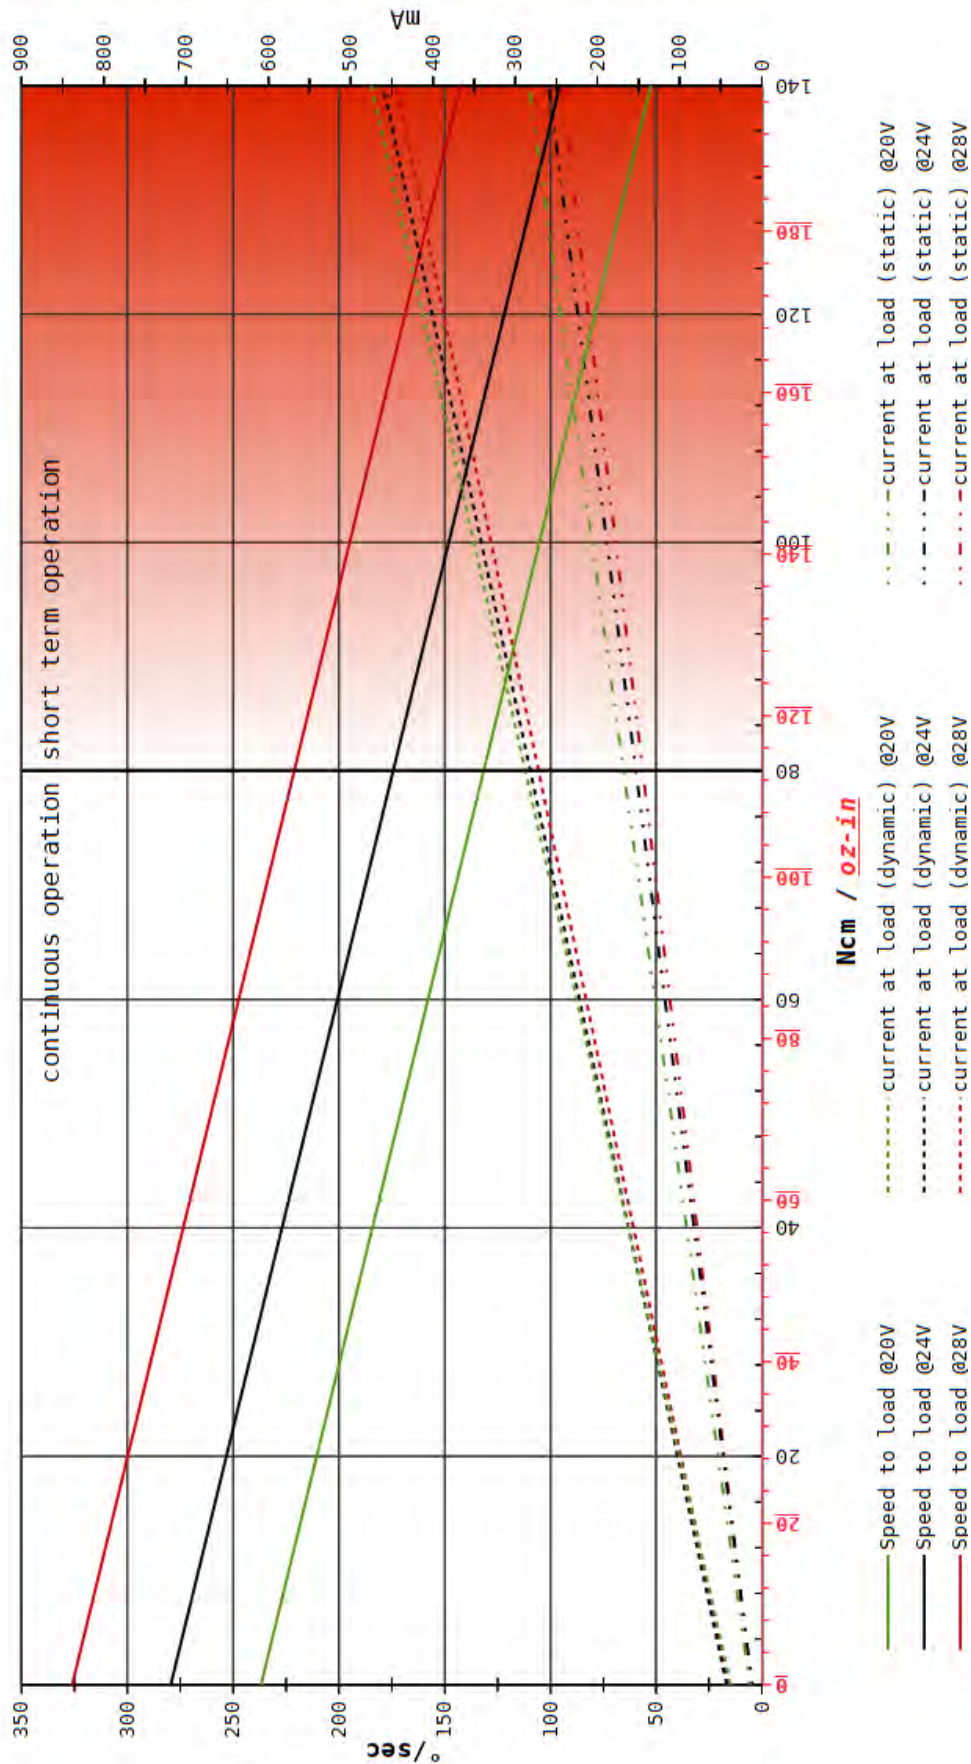

“tough tech for tough environments”
PA-R-205-4 servo-actuator

PA-R-205-4-X-24-X-XXX-XX

! The overload protection limits the performance of the actuator during overload conditions. !