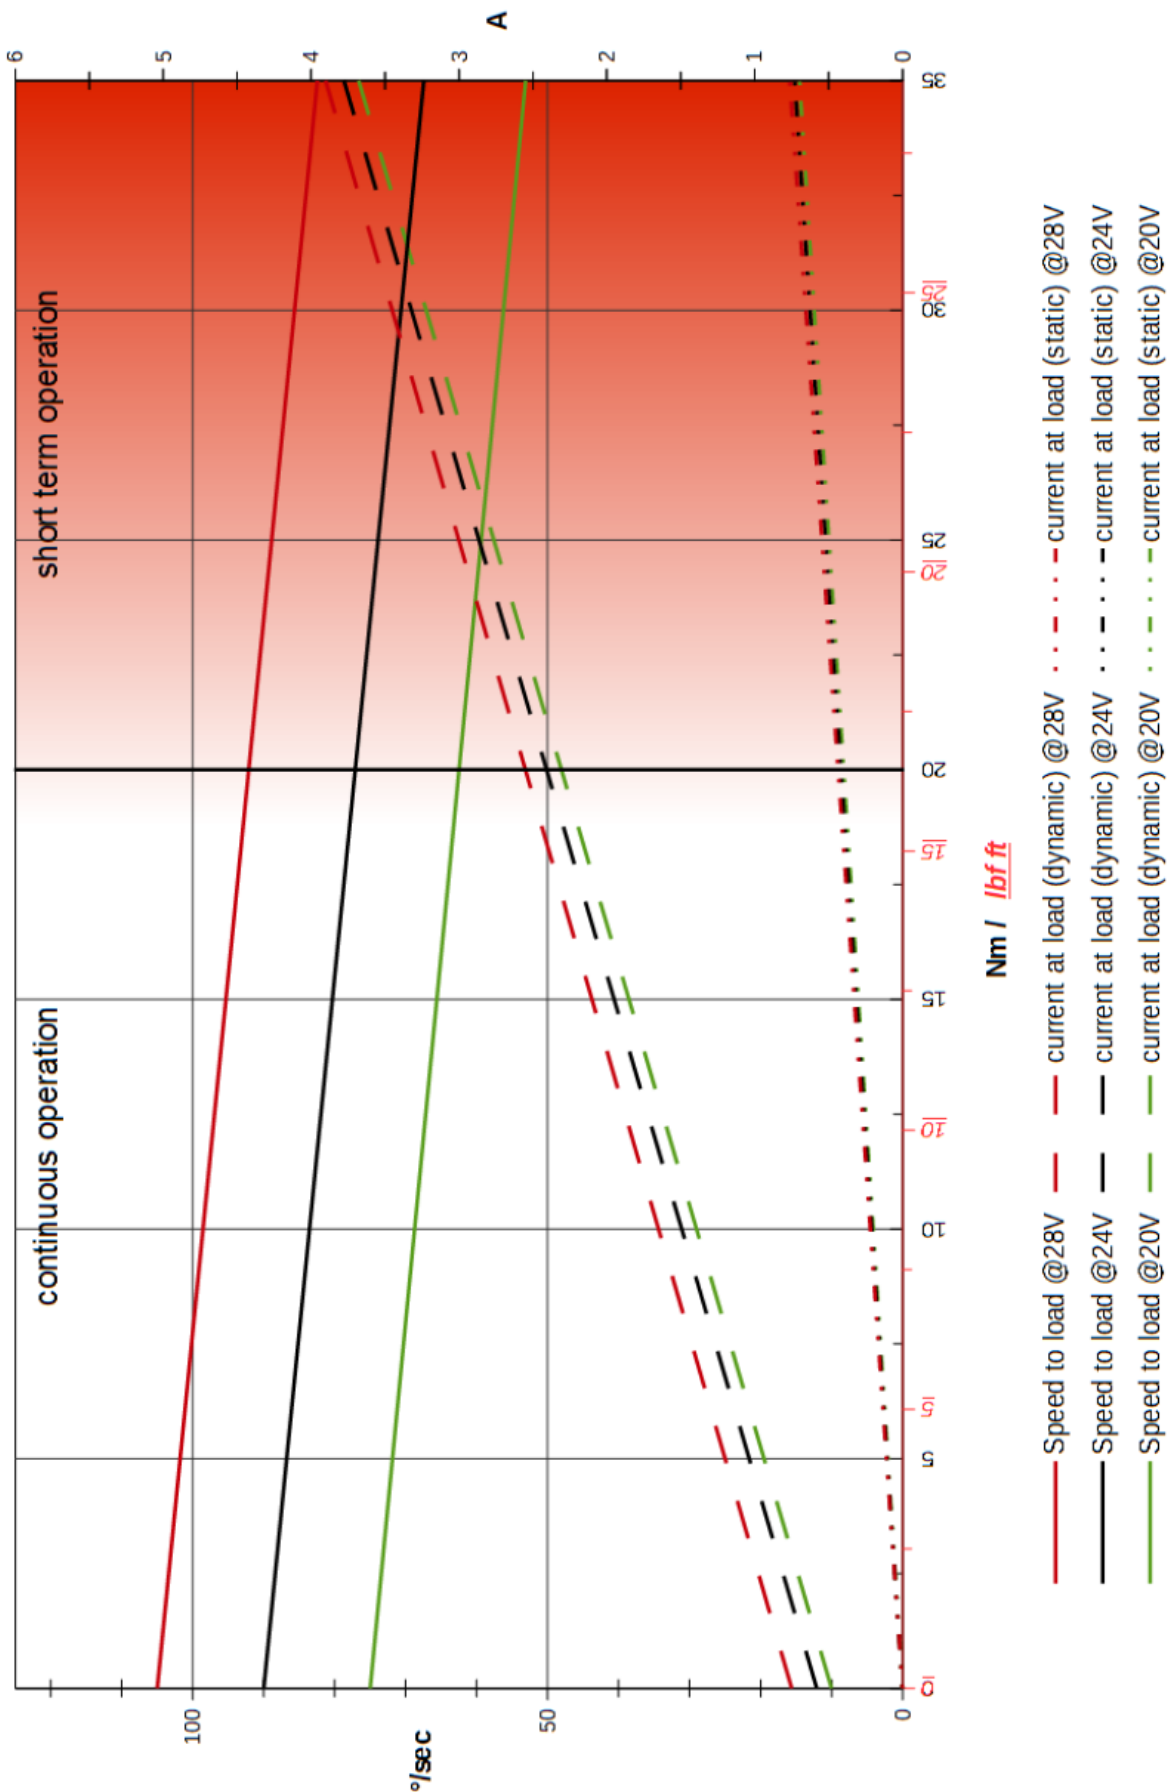

“tough tech for tough environments”

PA-R-440-7 servo-actuator

! The overload protection limits the performance of the actuator during overload conditions. !