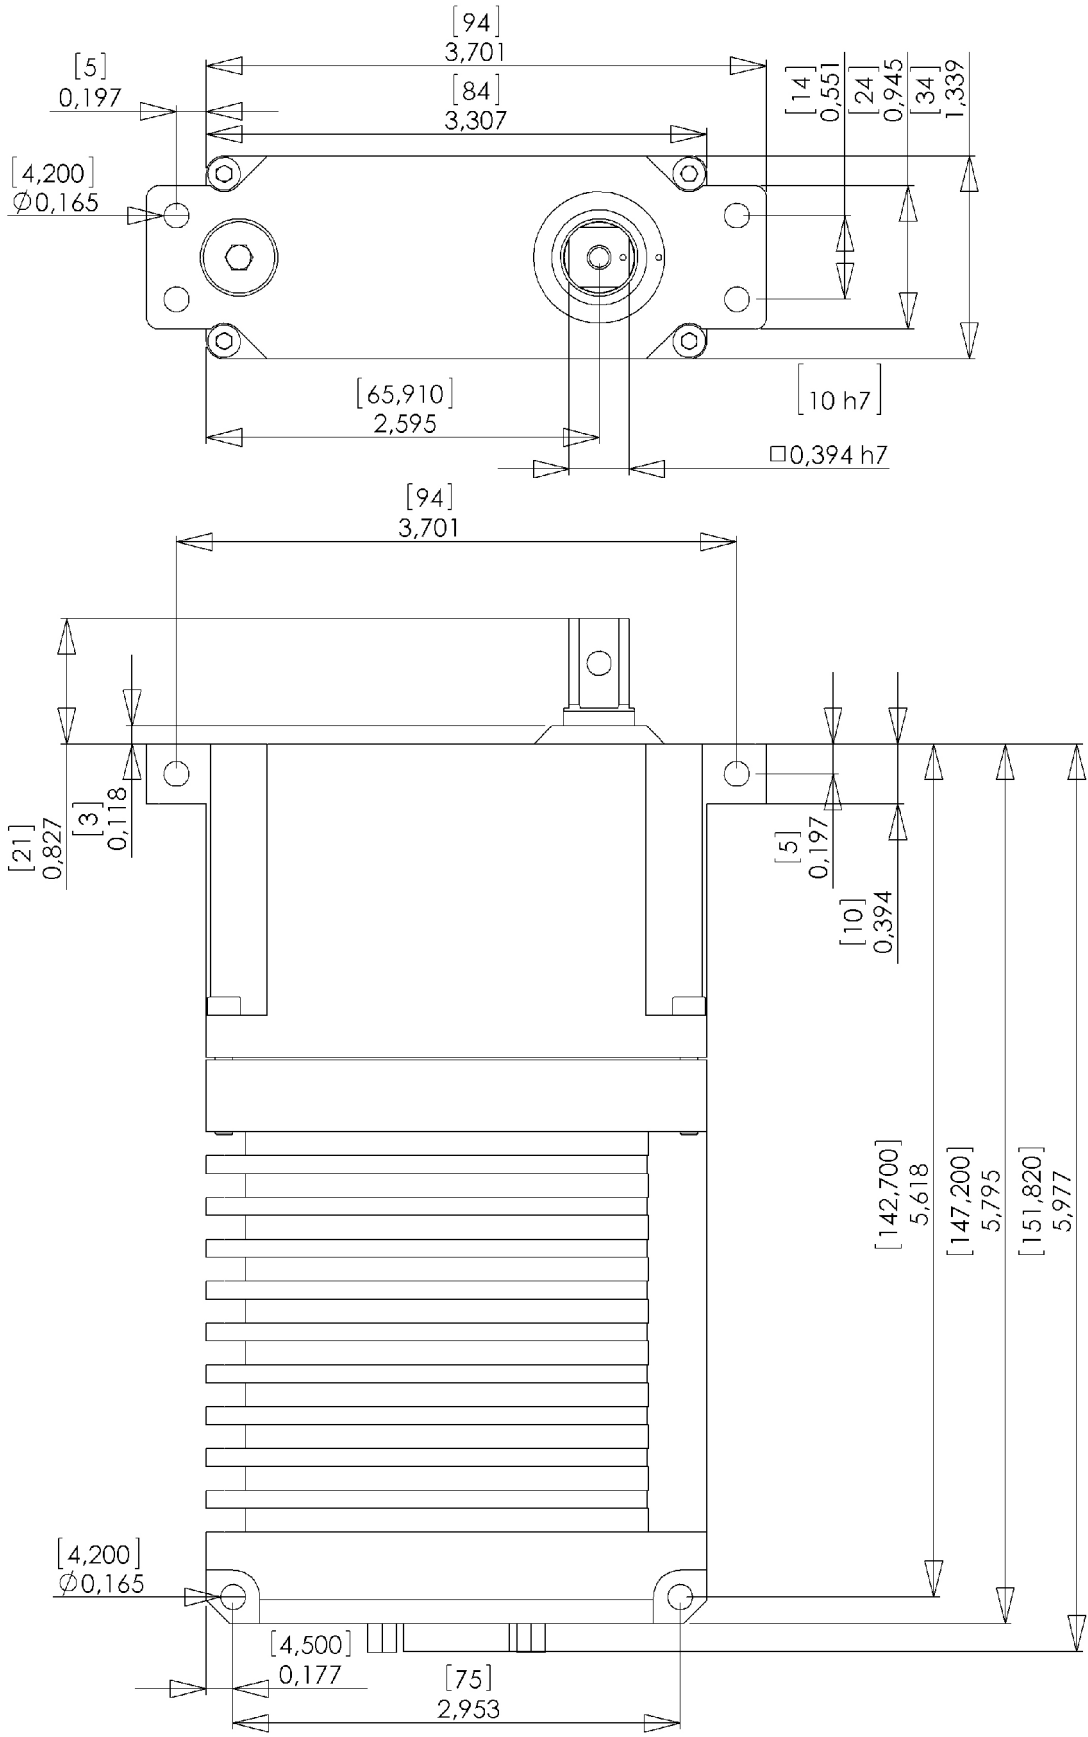

“tough tech for tough environments“

PA-R-340-9-R servo-actuator

• dimensions are in: [mm]
inch