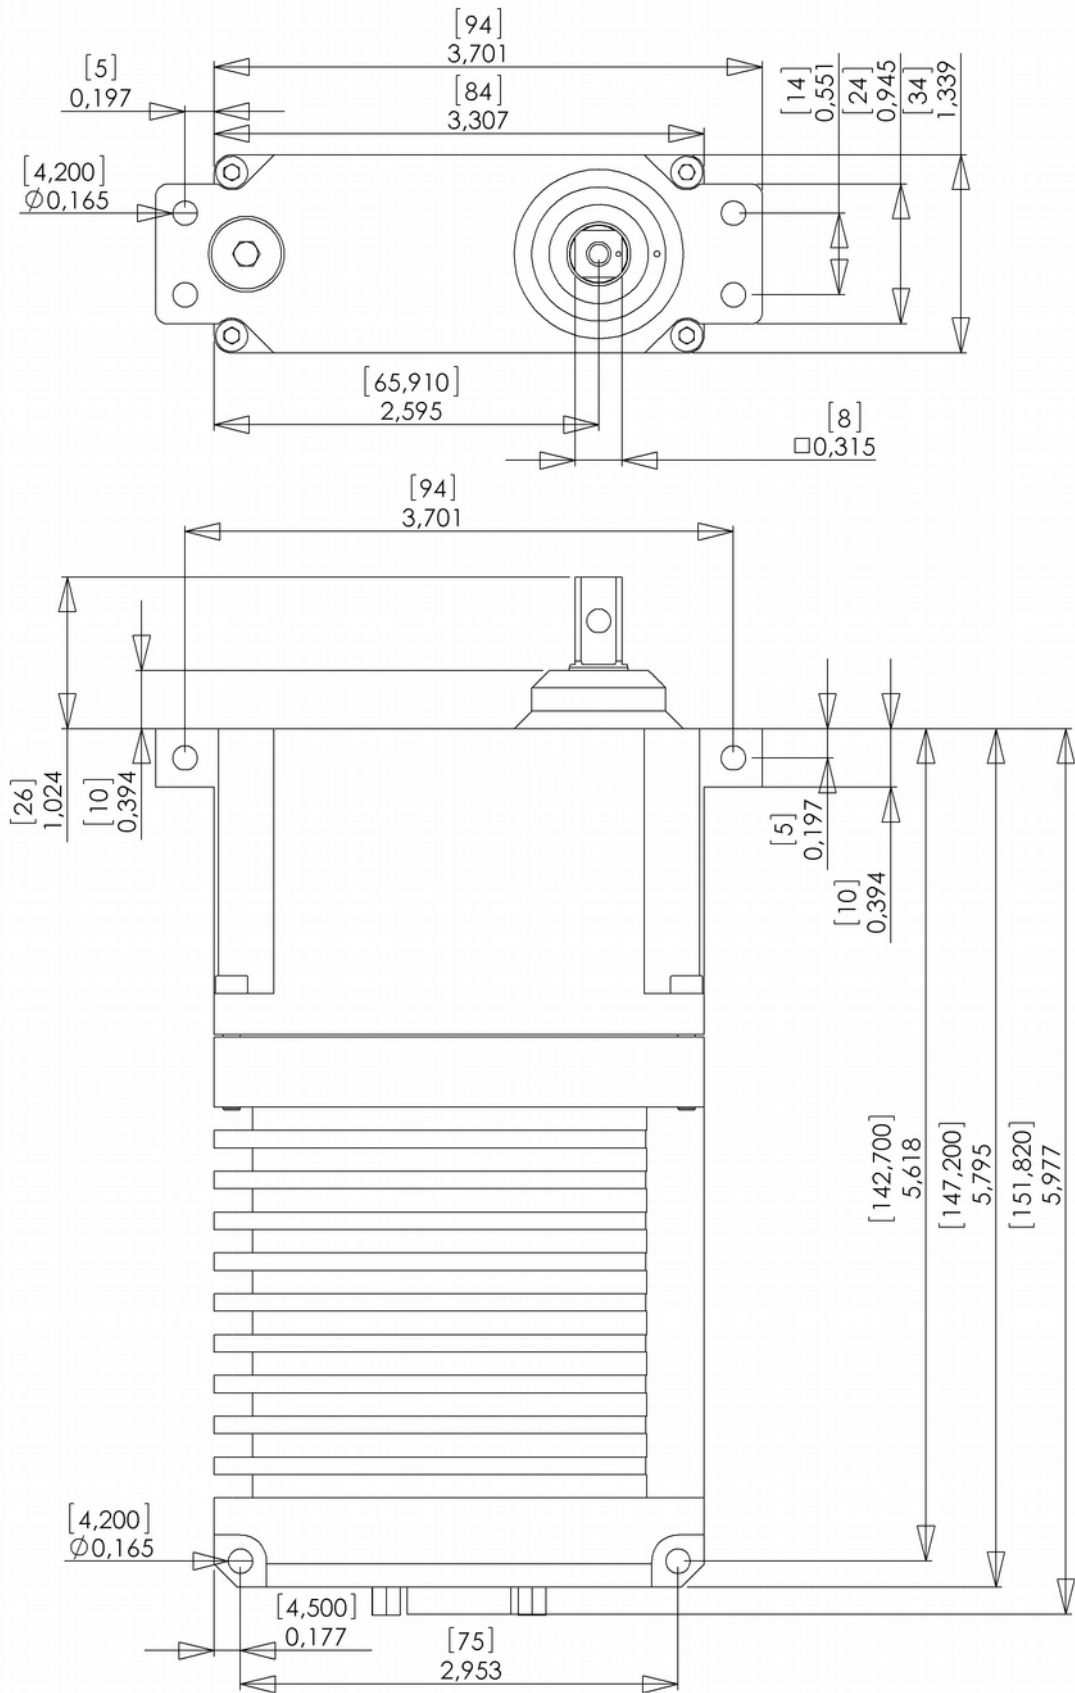

# PA-R-340-9 servo-actuator

• dimensions are in: [mm]  
inch