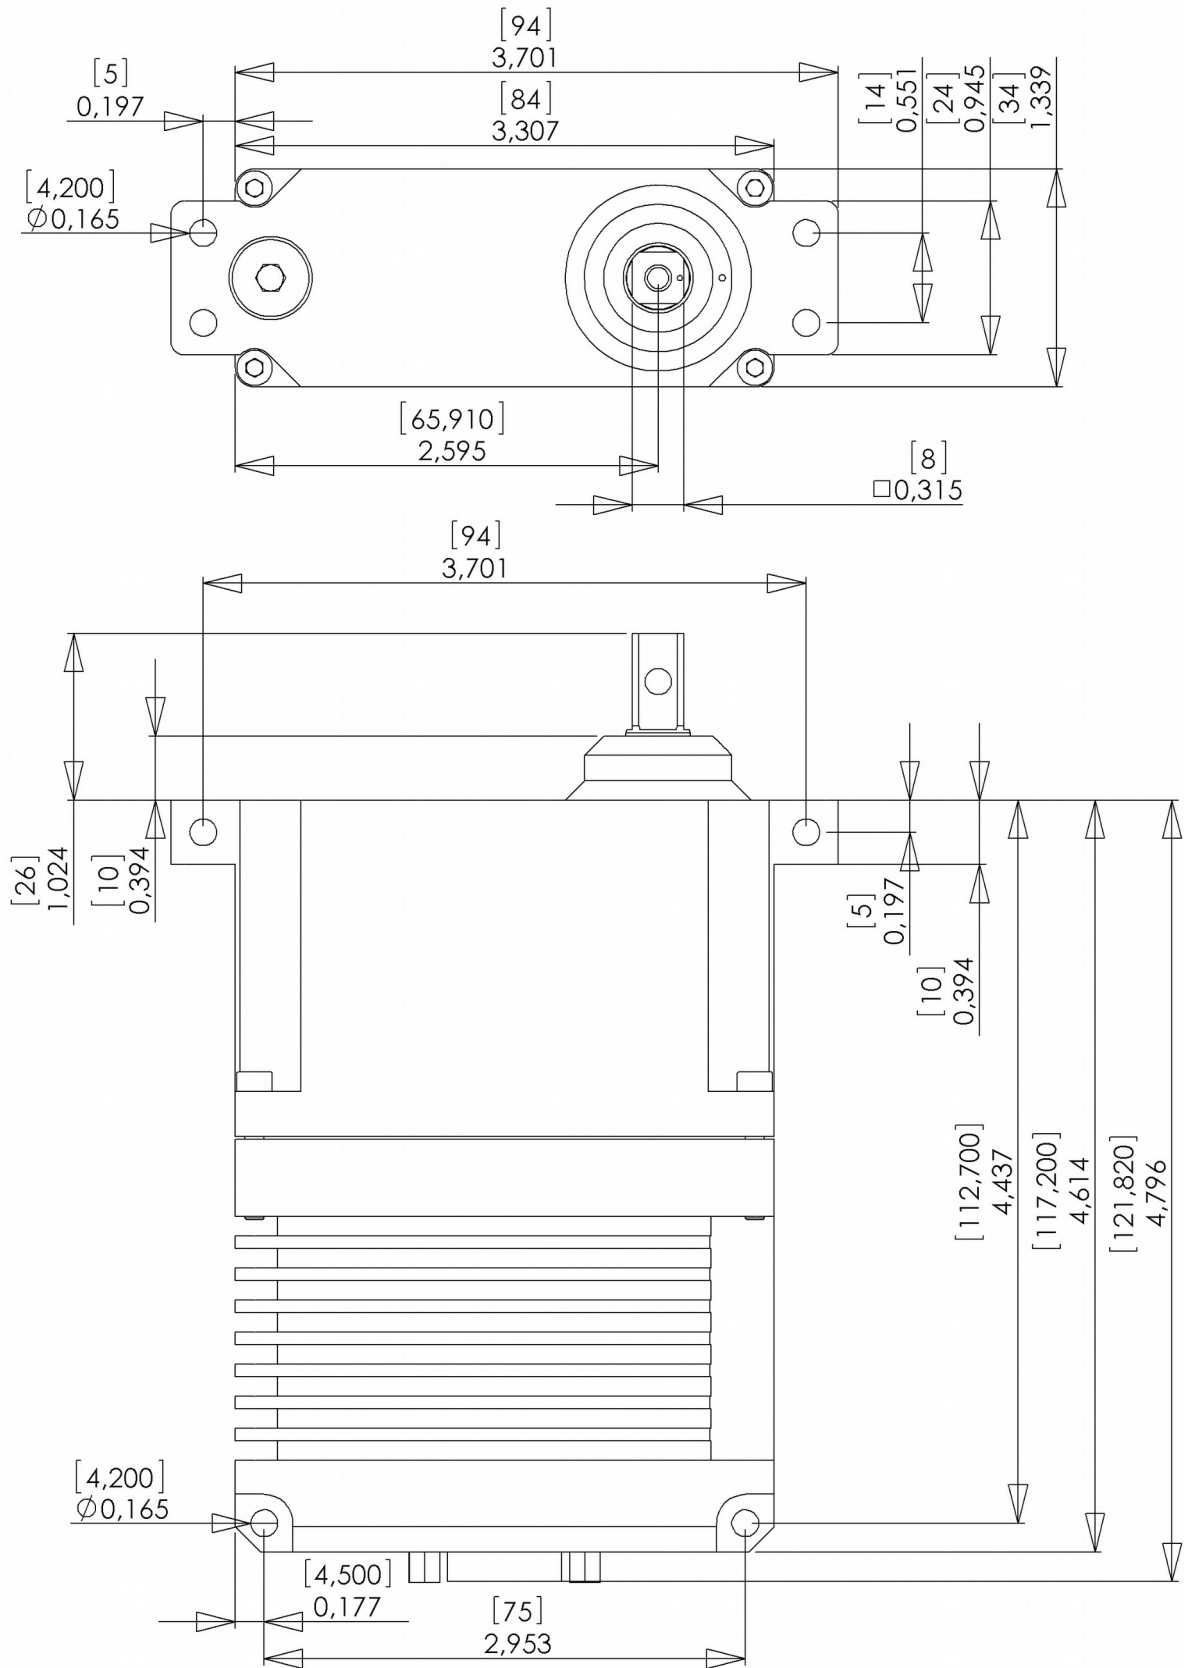

# PA-R-340-7 servo-actuator

• dimensions are in: [mm]  
inch