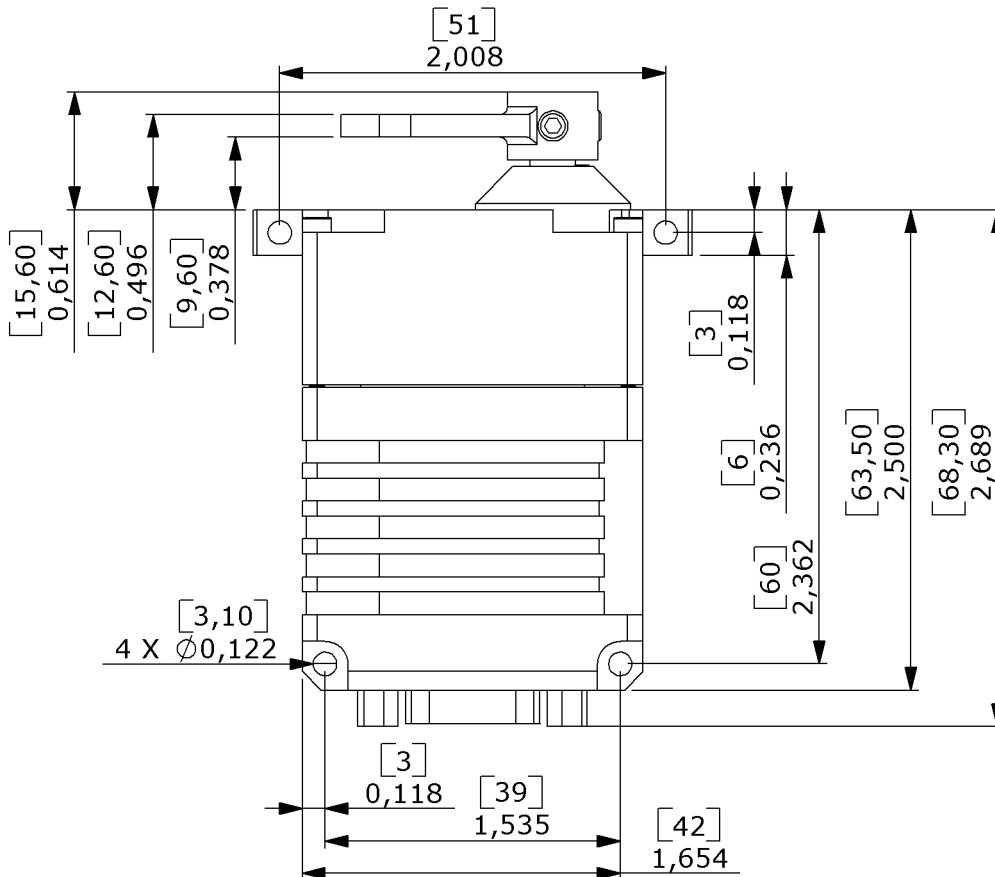

“tough tech for tough environments”

PA-R-205-4 servo-actuator

- dimensions in: [mm]
- scale 1:1