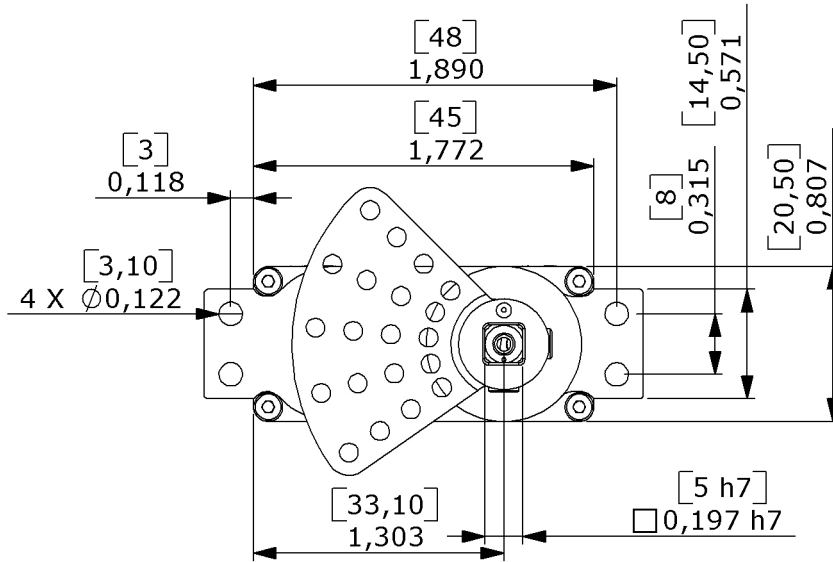

“tough tech for tough environments”

PA-R-205-4 servo-actuator

- dimensions in: [mm]
- scale 1:1