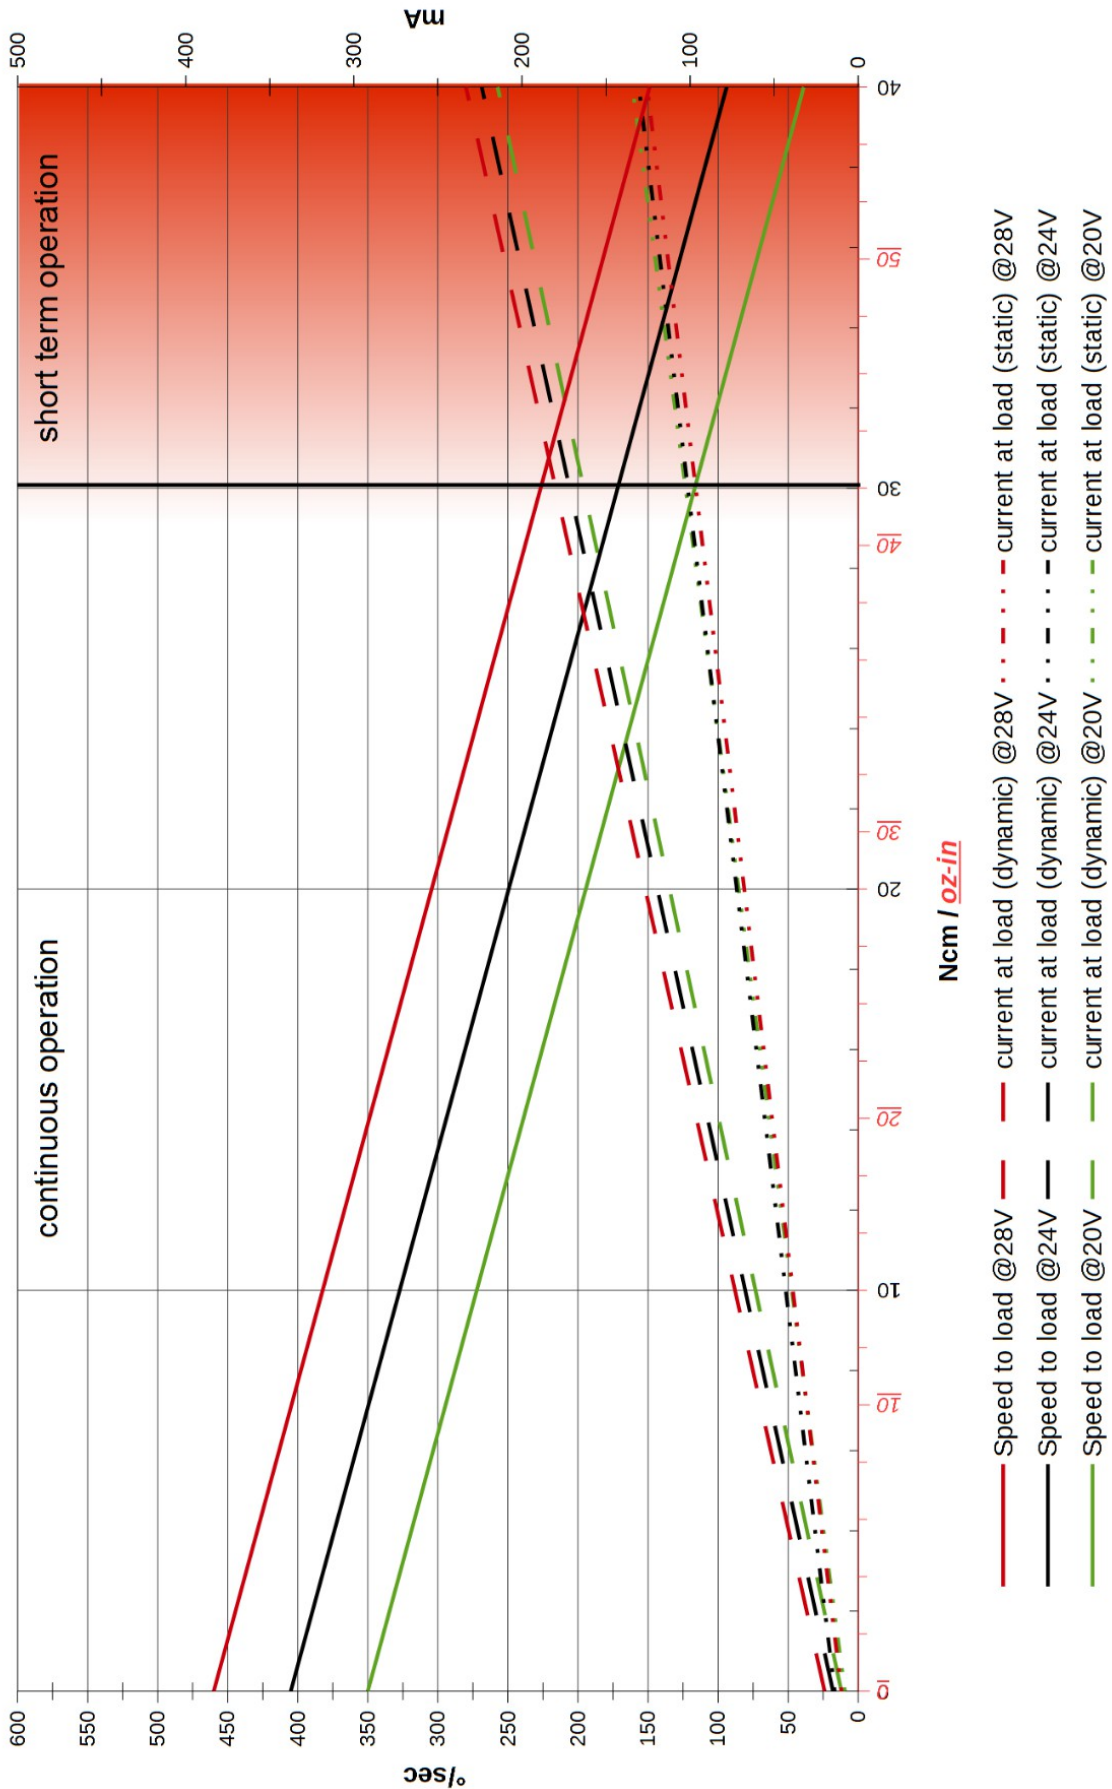

"tough tech for tough environments"

Pegasus

PA-R-135-4 servo-actuator

Actuators GmbH

**PA-R-135-4-C-24-X-XXX-XX
24V**

! The overload protection limits the performance of the actuator during overload conditions. !