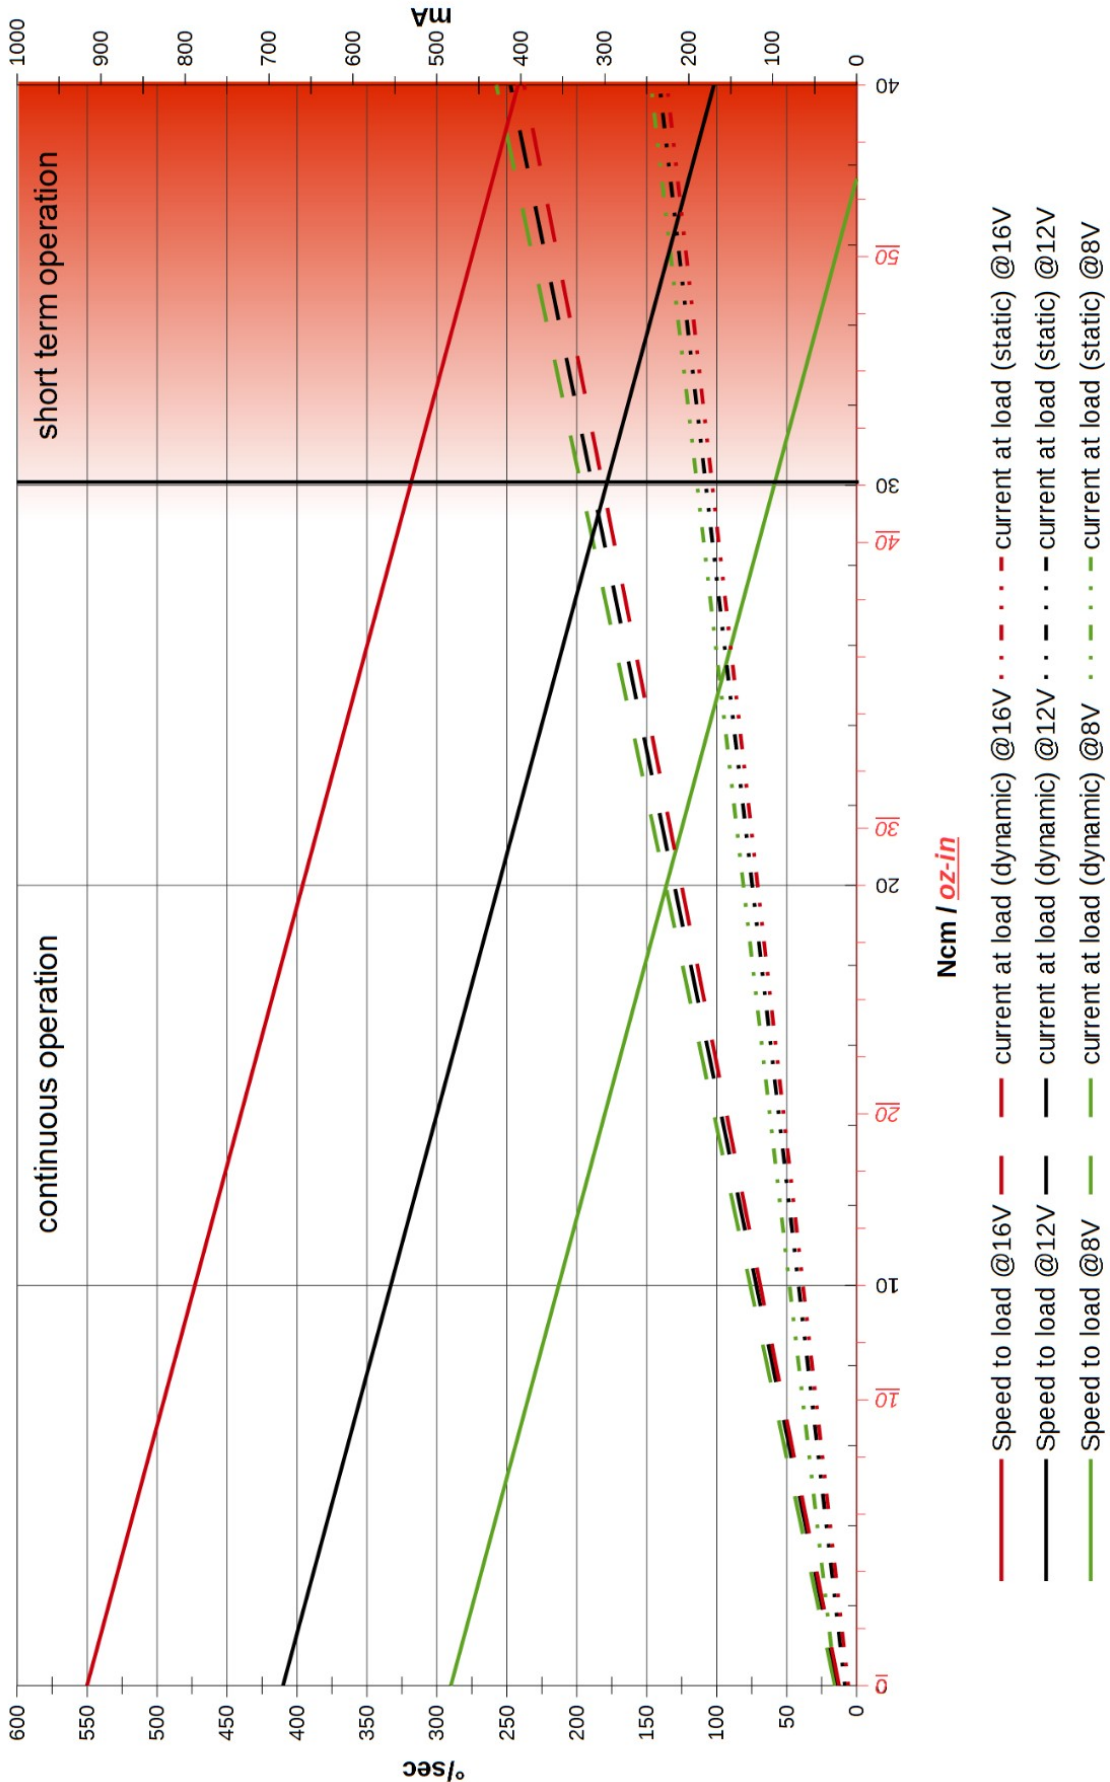

"tough tech for tough environments"

Pegasus

PA-R-135-4 servo-actuator

Actuators GmbH

**PA-R-135-4-C-12-X-XXX-XX
12V**

! The overload protection limits the performance of the actuator during overload conditions. !