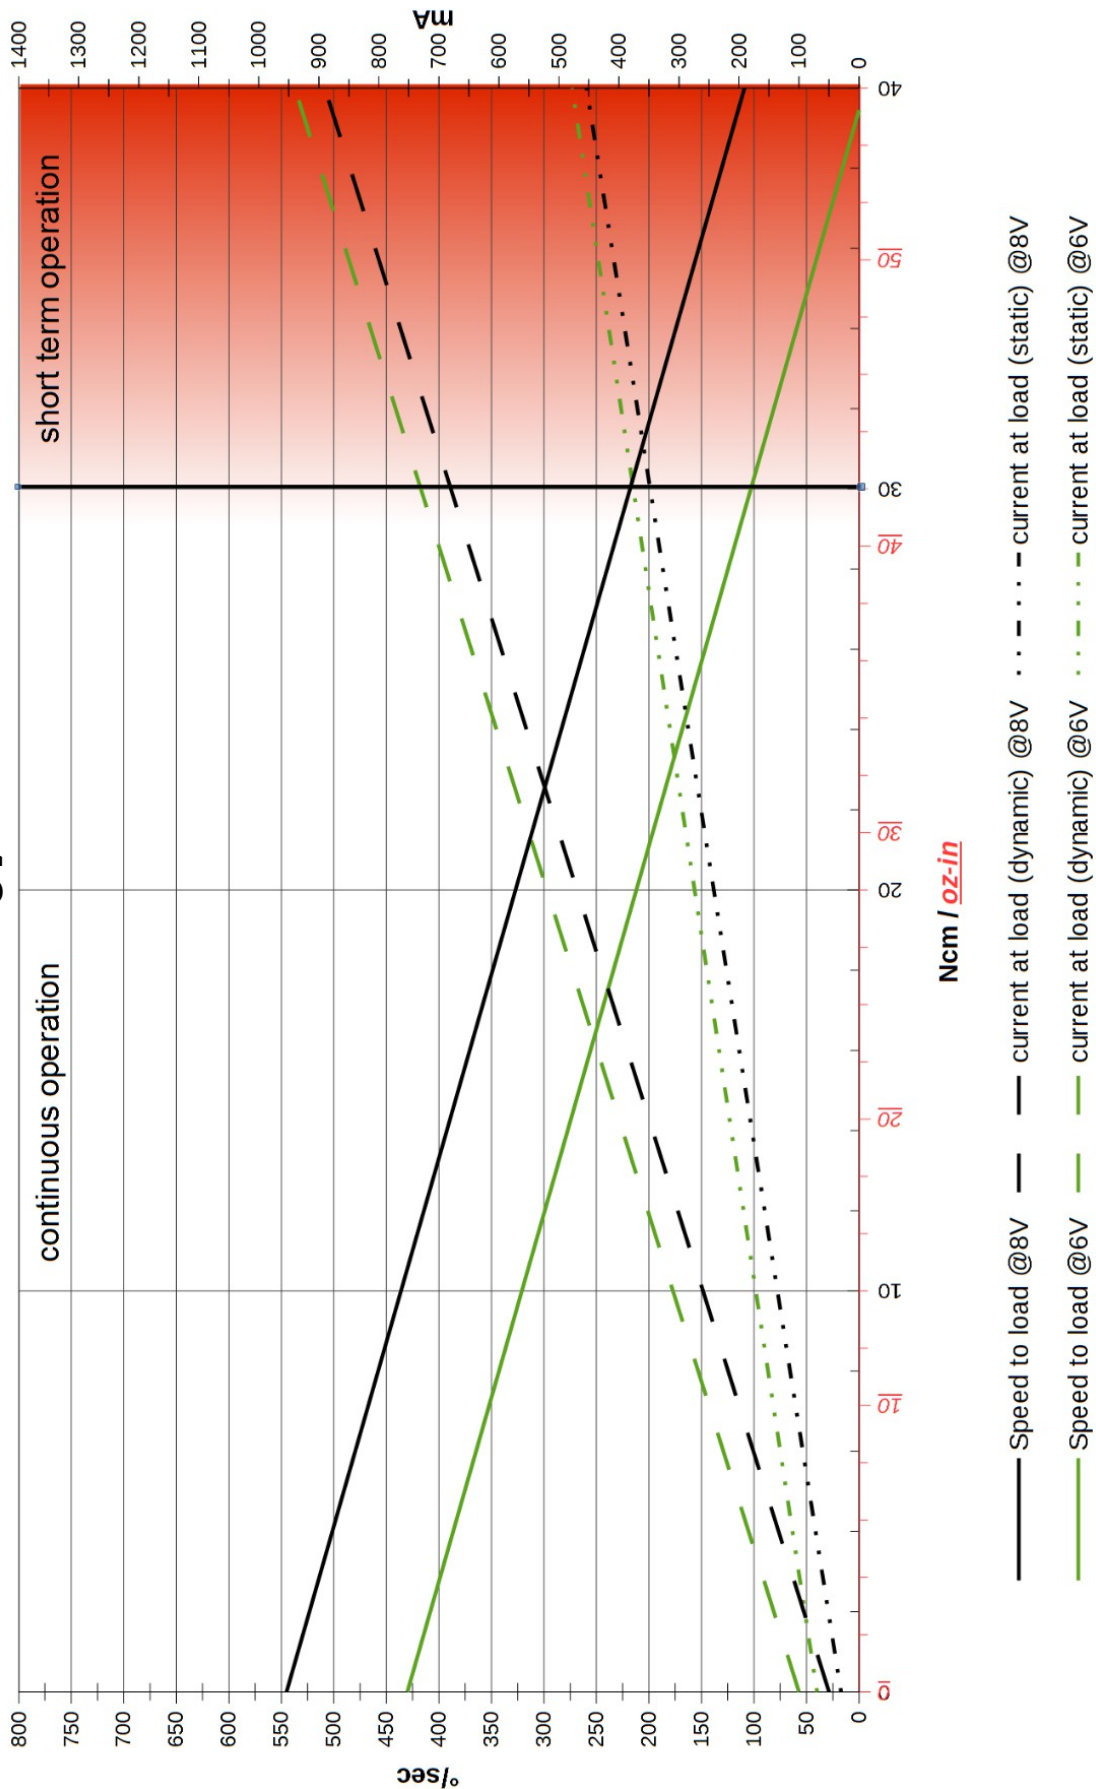

"tough tech for tough environments"

Pegasus

PA-R-135-4 servo-actuator

Actuators GmbH

PA-R-135-4-C-06-X-XXX-XX
6V

! The overload protection limits the performance of the actuator during overload conditions. !